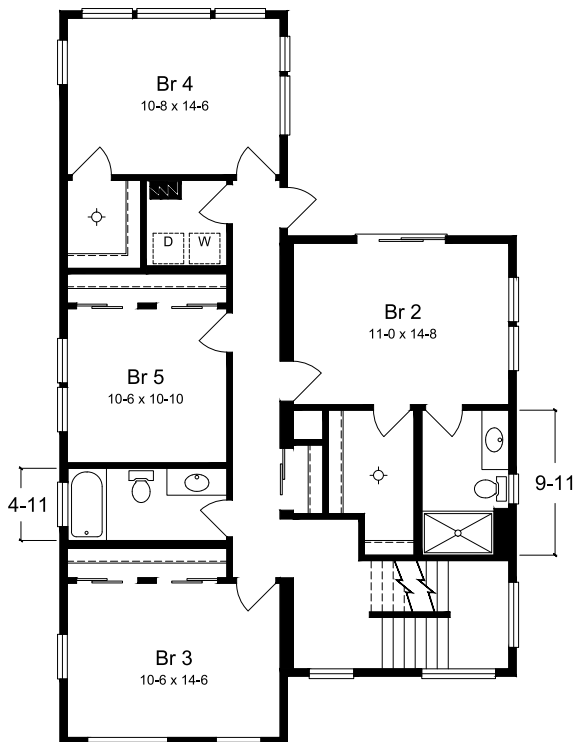

Seaside I

The Seaside I features five bedrooms, including two master suites that will provide ample accommodations for friends and family to gather and make memories in this stunning contemporary home. Consult your builder or sales professional to determine which features shown on the renderings exceed standard Simplex specifications.

FIRST FLOOR

31'-0" x 50'-0"

SECOND FLOOR

2486 sq. ft.