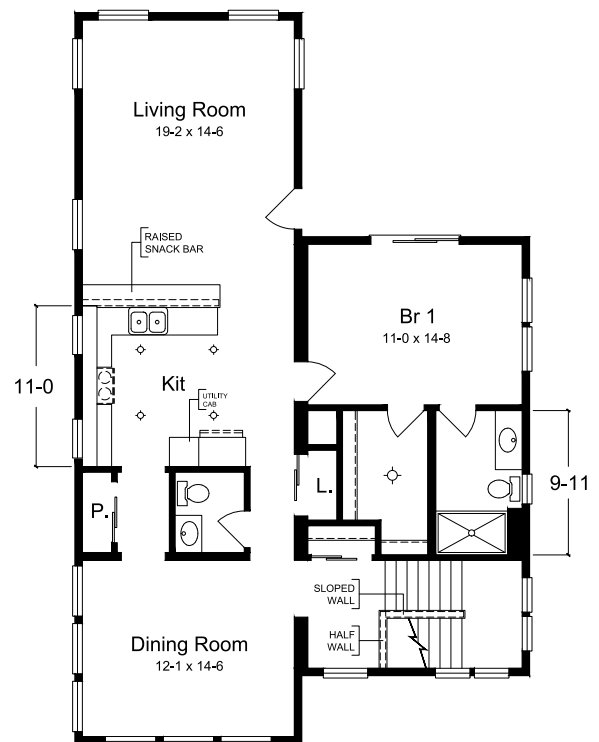

Seaside I

The Seaside I features five bedrooms, including two master suites that will provide ample accommodations for friends and family to gather and make memories in this stunning contemporary home. Consult your builder or sales professional to determine which features shown on the renderings exceed standard Simplex specifications.

FIRST FLOOR

31'-0" x 50'-0"

SECOND FLOOR

2486 sq. ft.