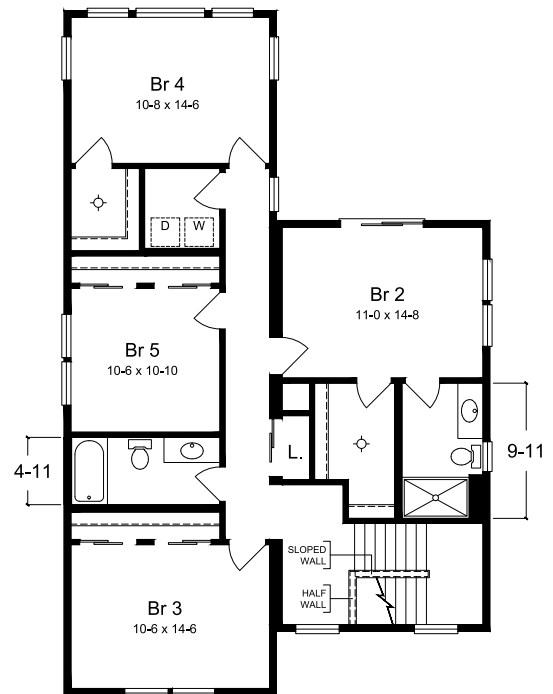

Seaside II

The Seaside II offers all of the same living accommodations as its sister home, The Seaside I, but with a traditional touch. Five bedrooms, a master suite on each floor, formal and casual space, this plan has it all. Consult your builder or sales professional to determine which features shown on the renderings exceed standard Simplex specifications.

FIRST FLOOR

31'-0" x 50'-0"

SECOND FLOOR

2486 sq. ft.