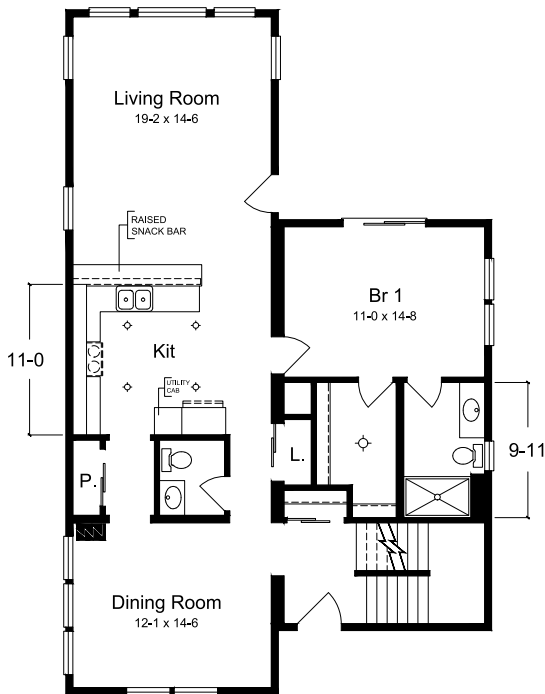

Seaside II

The Seaside II offers all of the same living accommodations as its sister home, The Seaside I, but with a traditional touch. Five bedrooms, a master suite on each floor, formal and casual space, this plan has it all. Consult your builder or sales professional to determine which features shown on the renderings exceed standard Simplex specifications.

FIRST FLOOR

31'-0" x 50'-0"

SECOND FLOOR

2486 sq. ft.