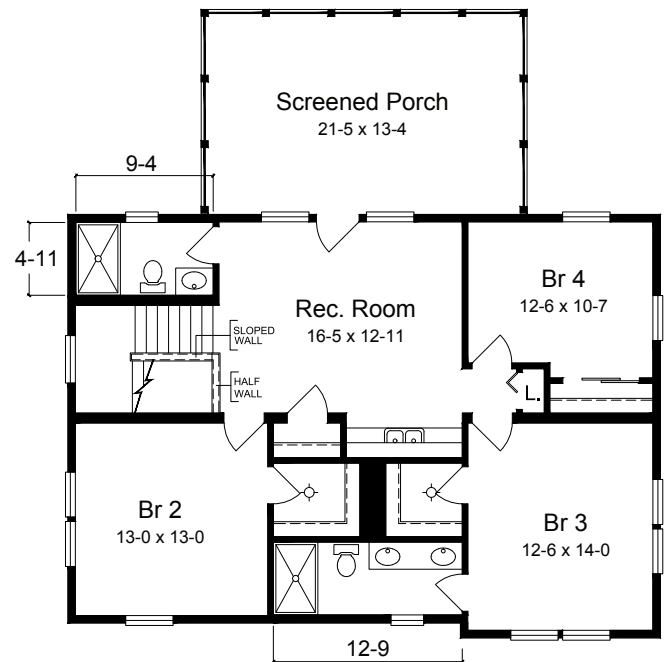

Belmar I

The Belmar Series of homes offer varying elevations to suit a variety of tastes but they all have one thing in common, unparalleled space. An open first floor design and a second level recreation area with wet bar. Five bedrooms and 3 ½ baths make this a great primary or rental home. Consult your builder or sales professional to determine which features shown on the renderings exceed standard Simplex specifications.

FIRST FLOOR

41'-3" x 40'-0"

SECOND FLOOR

2545 sq. ft.