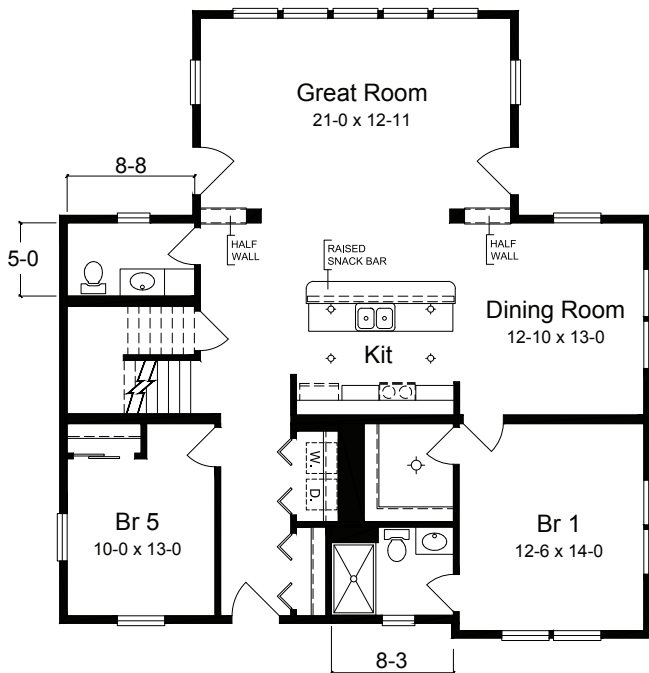

Belmar I

The Belmar Series of homes offer varying elevations to suit a variety of tastes but they all have one thing in common, unparalleled space. An open first floor design and a second level recreation area with wet bar. Five bedrooms and 3 ½ baths make this a great primary or rental home. Consult your builder or sales professional to determine which features shown on the renderings exceed standard Simplex specifications.

FIRST FLOOR

41'-3" x 40'-0"

SECOND FLOOR

2545 sq. ft.