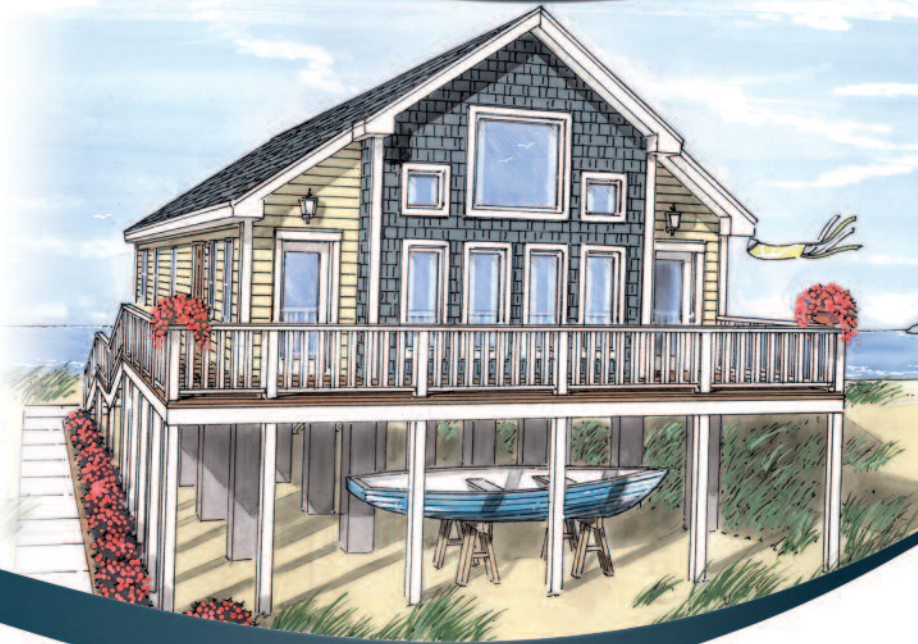

Bayshore

A classic beach home with plenty of windows to enjoy the views from the vaulted great room. Consult your builder or sales professional to determine which features shown on the renderings exceed standard Simplex specifications.

27'-6" x 56'-0" / 58'-0"
1576 sq. ft.