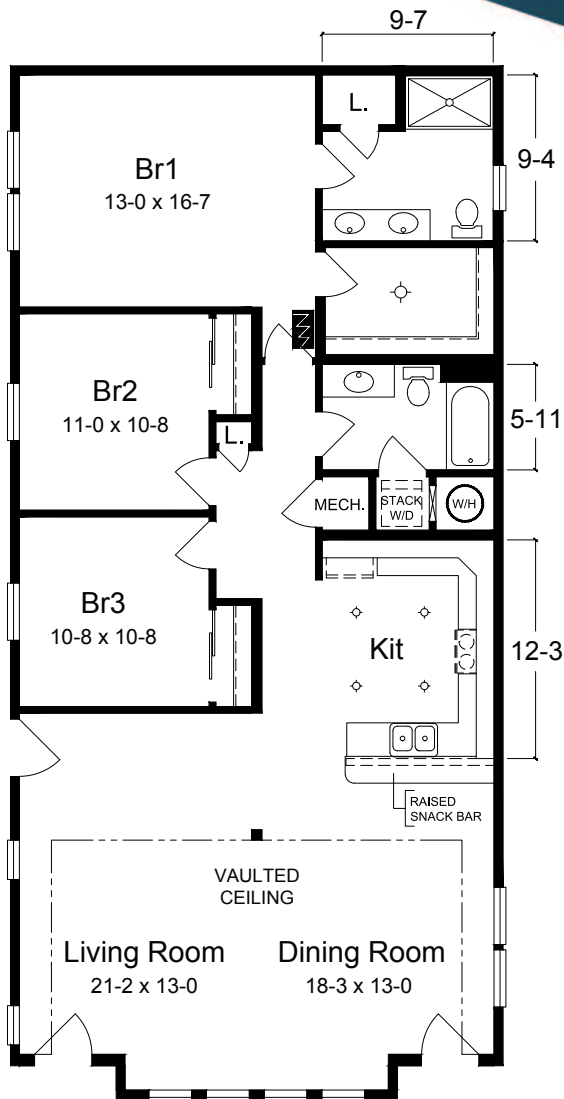

Bayshore

A classic beach home with plenty of windows to enjoy the views from the vaulted great room. Consult your builder or sales professional to determine which features shown on the renderings exceed standard Simplex specifications.

27'-6" x 56'-0" / 58'-0"
1576 sq. ft.