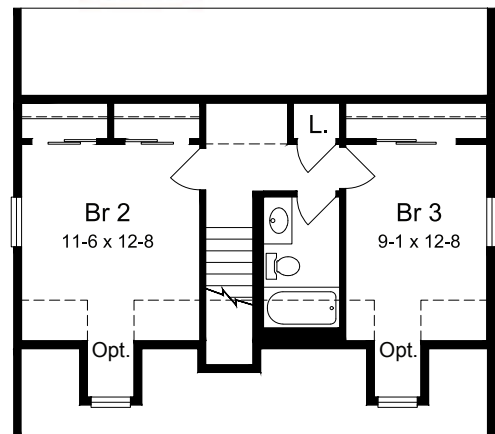

Bay Cottage

Plenty of room to grow in this traditional beach cottage with an open first floor and a unfinished second floor for future expansion for a Bunk Room or private bedrooms. Consult your builder or sales professional to determine which features shown on the renderings exceed standard Simplex specifications.

FIRST FLOOR

27'-6" x 31'-0"

PROPOSED SECOND FLOOR - OPTION 2 (533 sq. ft.)

PROPOSED SECOND FLOOR - OPTION 1 (533 sq. ft.)

852 sq. ft.