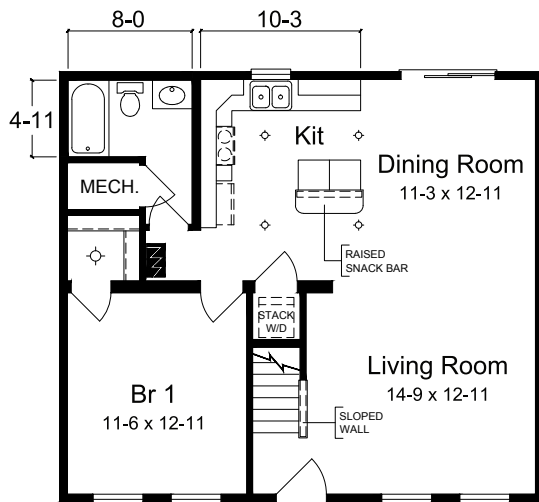

Bay Cottage

Plenty of room to grow in this traditional beach cottage with an open first floor and a unfinished second floor for future expansion for a Bunk Room or private bedrooms. Consult your builder or sales professional to determine which features shown on the renderings exceed standard Simplex specifications.

FIRST FLOOR

27'-6" x 31'-0"

PROPOSED SECOND FLOOR - OPTION 2 (533 sq. ft.)

PROPOSED SECOND FLOOR - OPTION 1 (533 sq. ft.)

852 sq. ft.