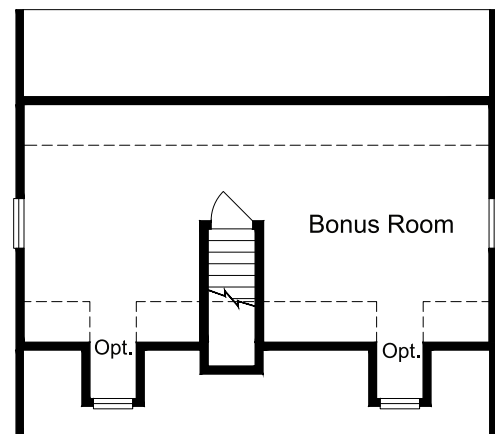

Bay Cottage

Plenty of room to grow in this traditional beach cottage with an open first floor and a unfinished second floor for future expansion for a Bunk Room or private bedrooms. Consult your builder or sales professional to determine which features shown on the renderings exceed standard Simplex specifications.

FIRST FLOOR

27'-6" x 31'-0"

PROPOSED SECOND FLOOR - OPTION 2 (533 sq. ft.)

PROPOSED SECOND FLOOR - OPTION 1 (533 sq. ft.)

852 sq. ft.