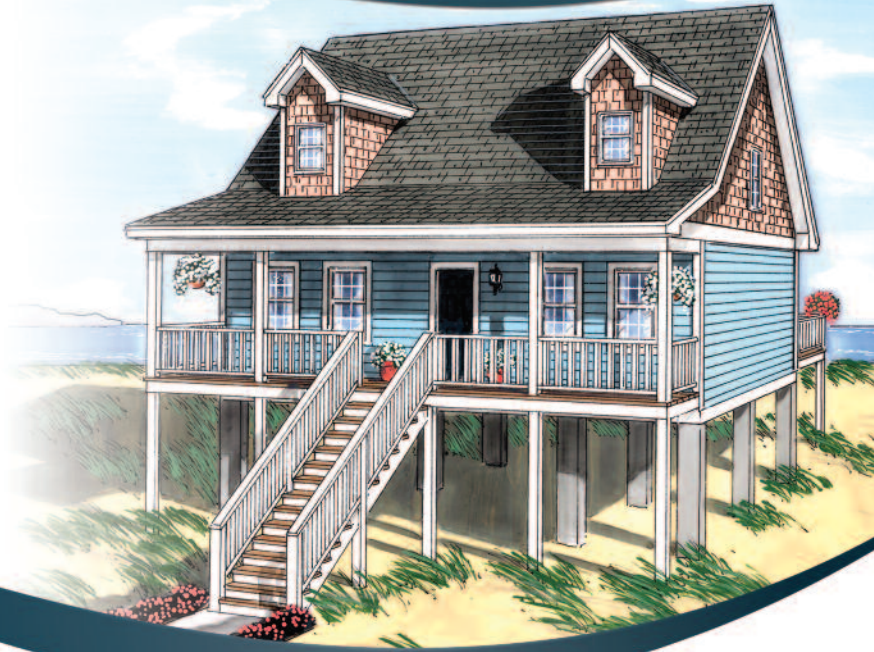

Bay Cottage

Plenty of room to grow in this traditional beach cottage with an open first floor and a unfinished second floor for future expansion for a Bunk Room or private bedrooms. Consult your builder or sales professional to determine which features shown on the renderings exceed standard Simplex specifications.

FIRST FLOOR

27'-6" x 31'-0"

PROPOSED SECOND FLOOR - OPTION 2 (533 sq. ft.)

PROPOSED SECOND FLOOR - OPTION 1 (533 sq. ft.)

852 sq. ft.